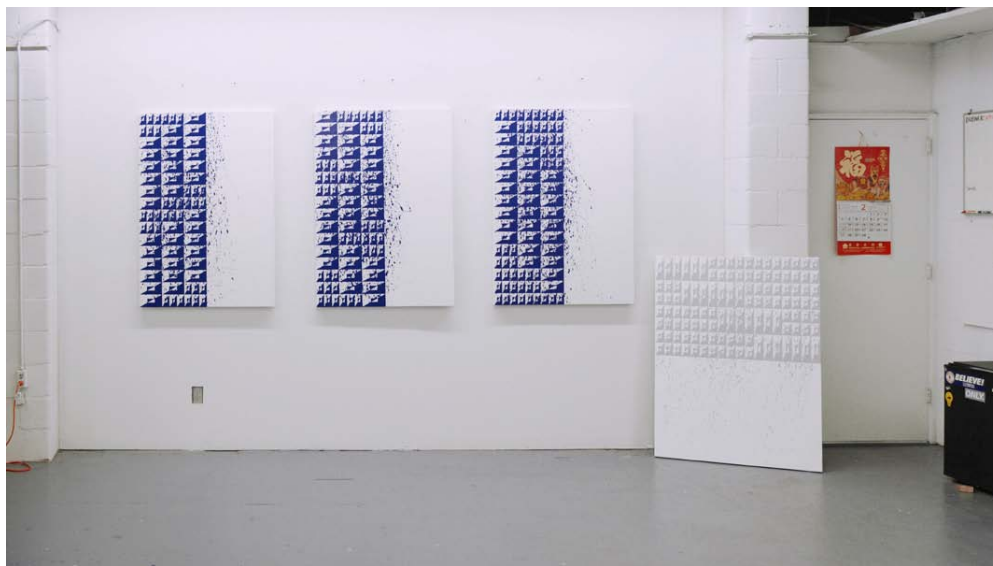

DUBNER
MODERNE

GALERIE D'ART

Matt Mignanelli
Power Dynamics
April 26th - June 9th 2018

DUBNER
MODERNE
GALERIE D'ART

Matt Mignanelli
Fleeting Moment, 2018
122 x 91 cm - 48 x 36 inches
Enamel and acrylic on canvas

Matt Mignanelli
Slayton Pasture, 2018
122 x 91 cm - 48 x 36 inches
Enamel and acrylic on canvas

**DUBNER
MODERNE**
GALERIE D'ART

Matt Mignanelli
Power Dynamics, 2018
122 x 91 cm - 48 x 36 inches
Enamel and acrylic on canvas

**DUBNER
MODERNE**
GALERIE D'ART

DUBNER
MODERNE
GALERIE D'ART

Matt Mignanelli
Marauder, 2018
122 x 91 cm - 48 x 36 inches
Enamel and acrylic on canvas

**DUBNER
MODERNE**

GALERIE D'ART

Matt Mignanelli
East River, 2018
122 x 91 cm - 48 x 36 inches
Enamel and acrylic on canvas